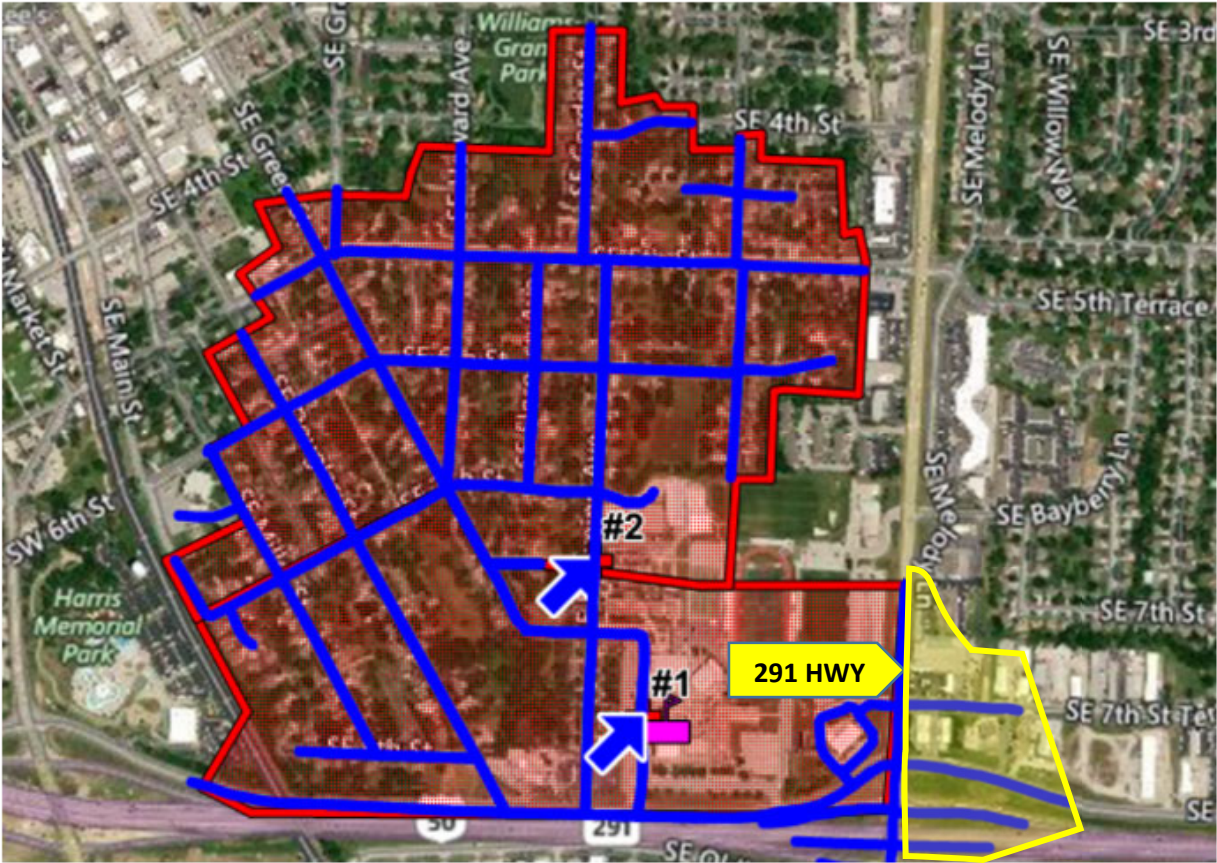

Lee's Summit High School

400 SE Blue Parkway
Lee's Summit, MO 64063

Walk-Zone

Barrier Street Exception

Area
West side of 291 HWY