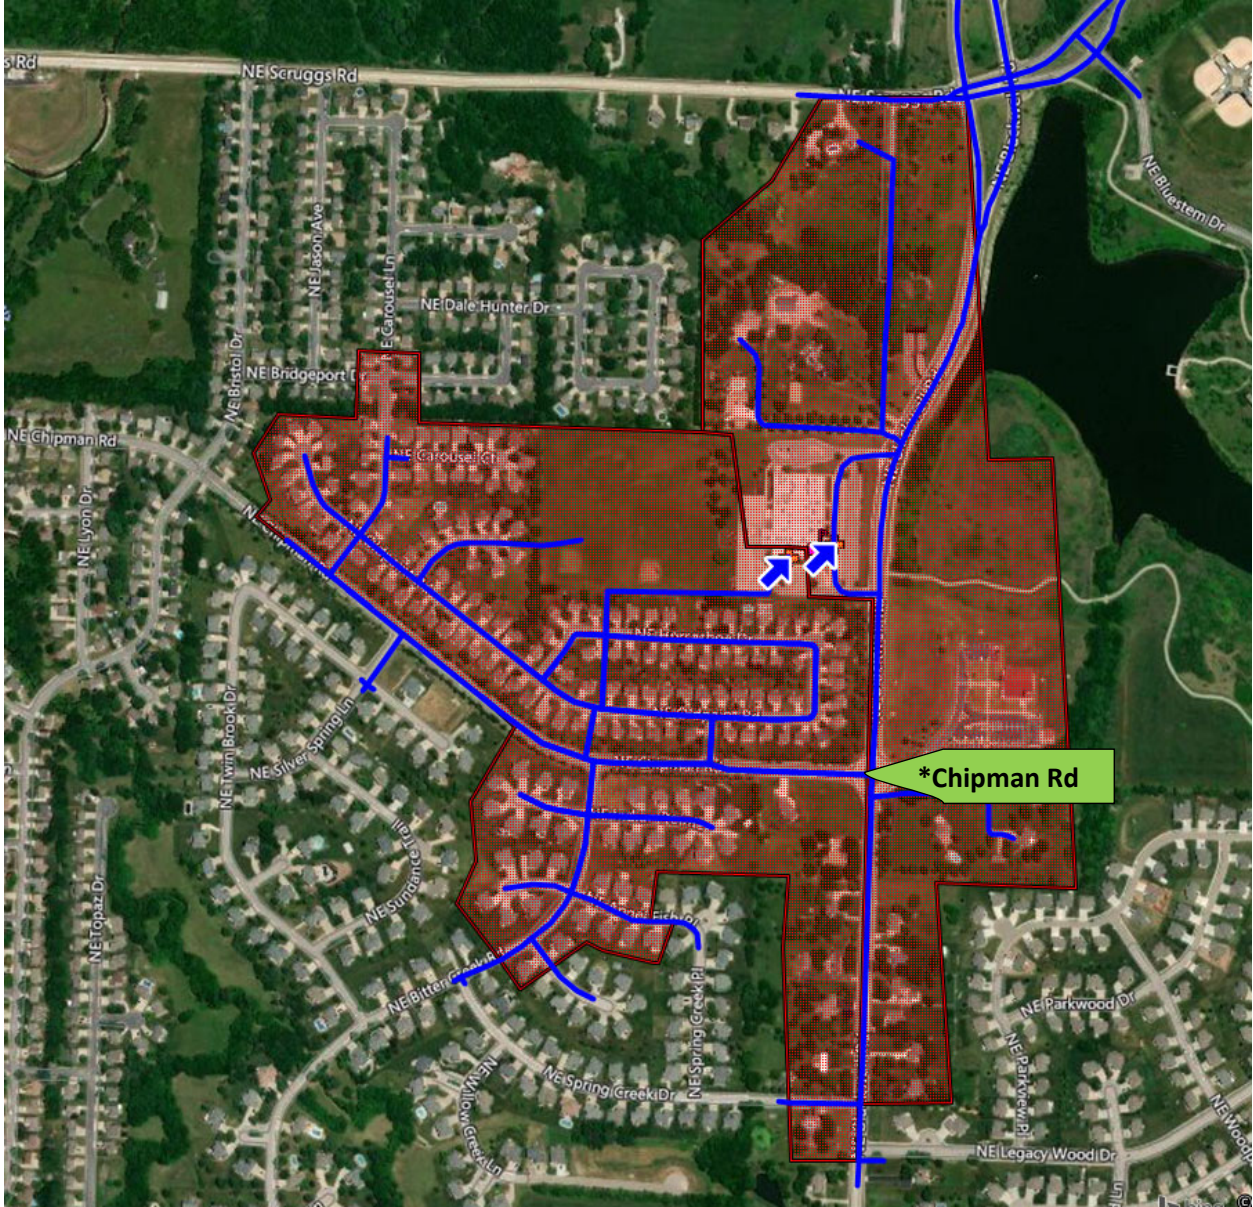

# Richardson Elementary

800 NE Blackwell Rd  
Lee's Summit, MO 64086

## Walk-Zone

### Barrier Street Exception

|      |
|------|
| Area |
| N/A  |