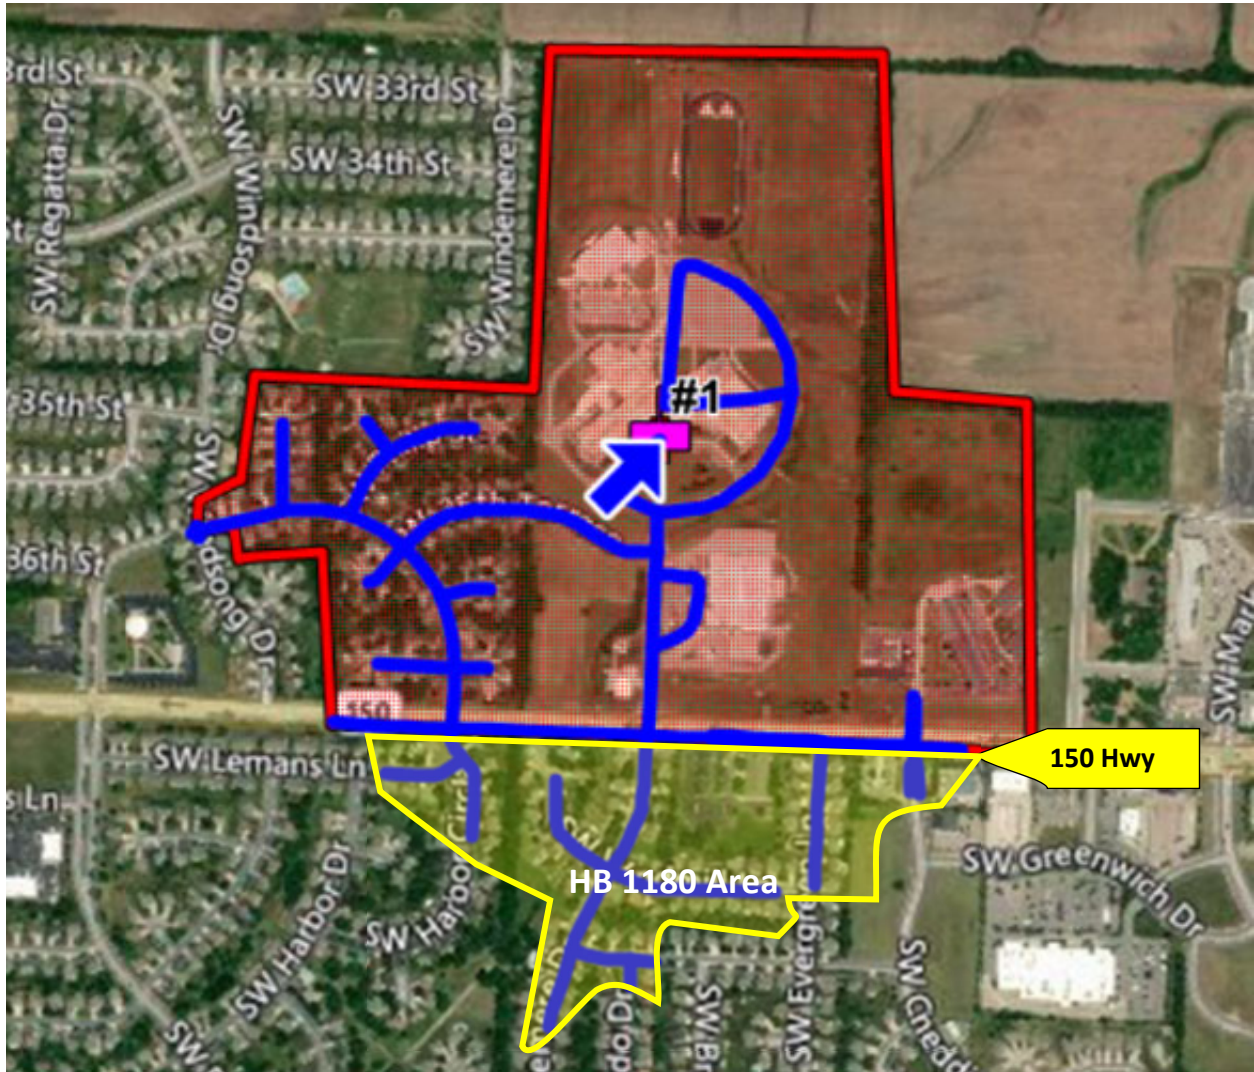

# Summit Lakes Middle School

3500 SW Windemere Drive  
Lee's Summit, MO 64082

## Walk-Zone

### Barrier Street Exception

<b>Area</b>
South of HWY 150